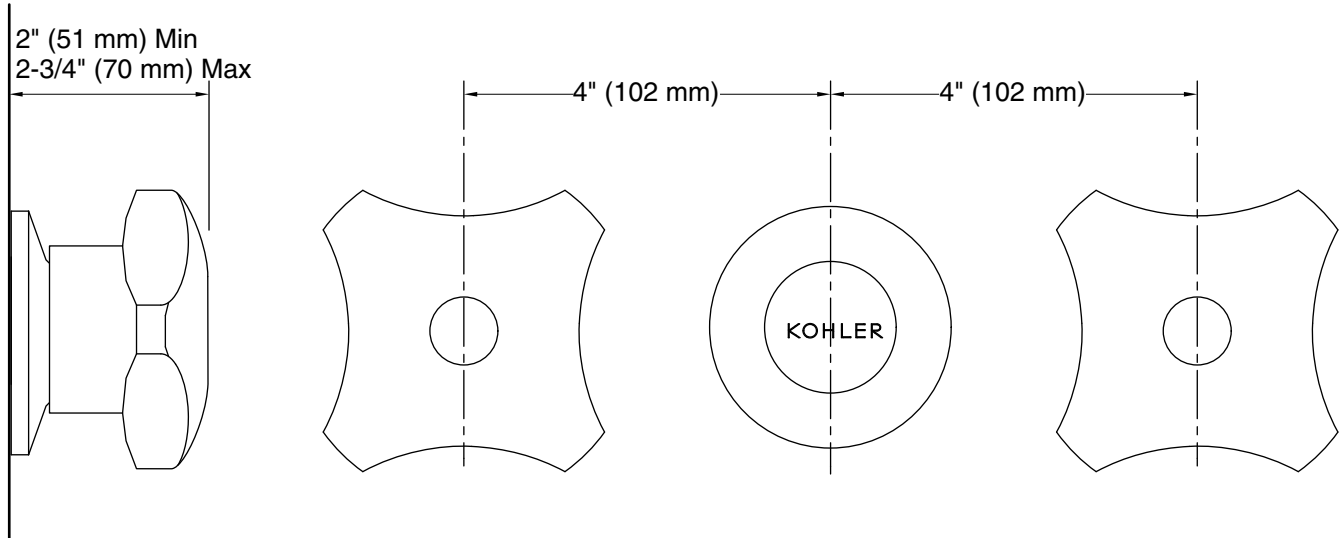

Features

- For 8" (203 mm) centers.
- Integral diverter mechanism.
- Standard handle style option.

Material

- Brass.

Required Products/Accessories

K-303-K 1/2" Ceramic In-Wall Valve System

Recommended Products/Accessories

Color	Code	Description
-------	------	-------------

	CP	Polished Chrome
---	----	-----------------

Technical Information

All product dimensions are nominal.

Notes

Install this product according to the installation instructions.